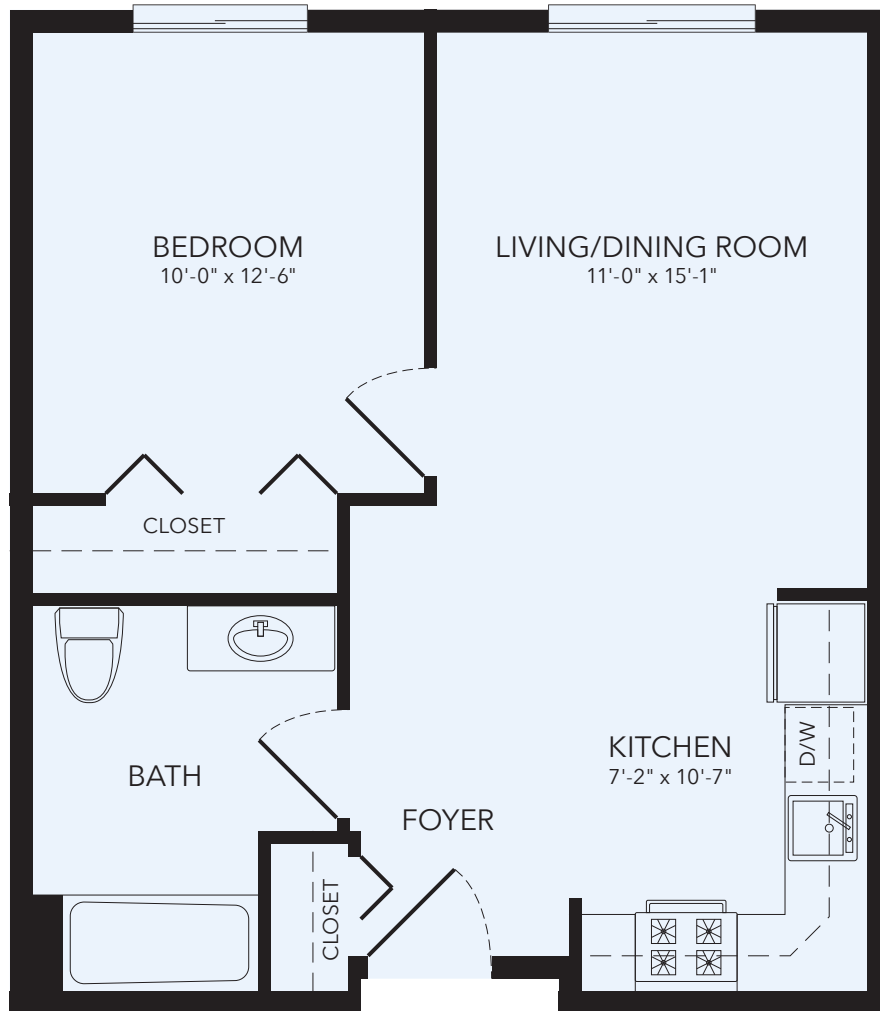

MONROE

1 Bedroom | 1 Bath
550 Sq. Ft. Living Space
ADA With Bathtub

HousingSeniors.com/Zurich | 250 Mohawk Trail | Lake Zurich, IL 60047 | 847-726-1444

Dimensions are approximate and vary depending on method of measurement. If residents need precise measurements before entering into a Lease, they are provided with the opportunity to take their own measurements prior to signing.

Managed by Carefree Management, LLC

LINCOLN

2 Bedroom | 1 Bath
820 Sq. Ft. Living Space
ADA With Bathtub

HousingSeniors.com/Zurich | 250 Mohawk Trail | Lake Zurich, IL 60047 | 847-726-1444

Dimensions are approximate and vary depending on method of measurement. If residents need precise measurements before entering into a Lease, they are provided with the opportunity to take their own measurements prior to signing.

Managed by Carefree Management, LLC

LINCOLN II

2 Bedroom | 1 Bath
820 Sq. Ft. Living Space
ADA With Shower

HousingSeniors.com/Zurich | 250 Mohawk Trail | Lake Zurich, IL 60047 | 847-726-1444

Dimensions are approximate and vary depending on method of measurement. If residents need precise measurements before entering into a Lease, they are provided with the opportunity to take their own measurements prior to signing.