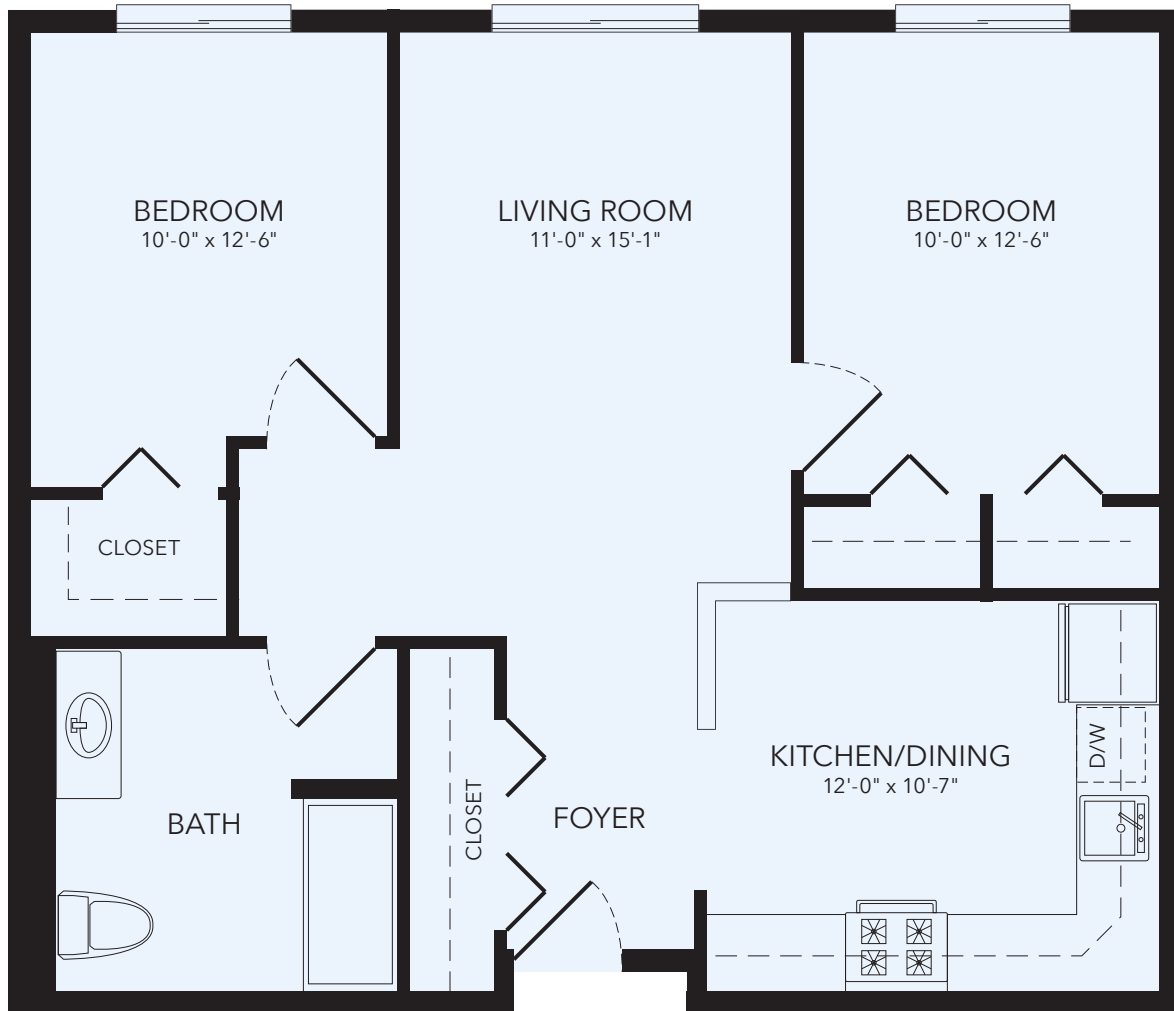

MONROE

1 Bedroom | 1 Bath
550 Sq. Ft. Living Space
ADA With Bathtub

HousingSeniors.com/Zurich | 250 Mohawk Trail | Lake Zurich, IL 60047 | 847-726-1444

Dimensions are approximate and vary depending on method of measurement. If residents need precise measurements before entering into a Lease, they are provided with the opportunity to take their own measurements prior to signing.

Managed by Carefree Management, LLC

LINCOLN

2 Bedroom | 1 Bath
820 Sq. Ft. Living Space
ADA With Bathtub

HousingSeniors.com/Zurich | 250 Mohawk Trail | Lake Zurich, IL 60047 | 847-726-1444

Dimensions are approximate and vary depending on method of measurement. If residents need precise measurements before entering into a Lease, they are provided with the opportunity to take their own measurements prior to signing.

Managed by Carefree Management, LLC

LINCOLN II

2 Bedroom | 1 Bath
820 Sq. Ft. Living Space
ADA With Shower

HousingSeniors.com/Zurich | 250 Mohawk Trail | Lake Zurich, IL 60047 | 847-726-1444

Dimensions are approximate and vary depending on method of measurement. If residents need precise measurements before entering into a Lease, they are provided with the opportunity to take their own measurements prior to signing.