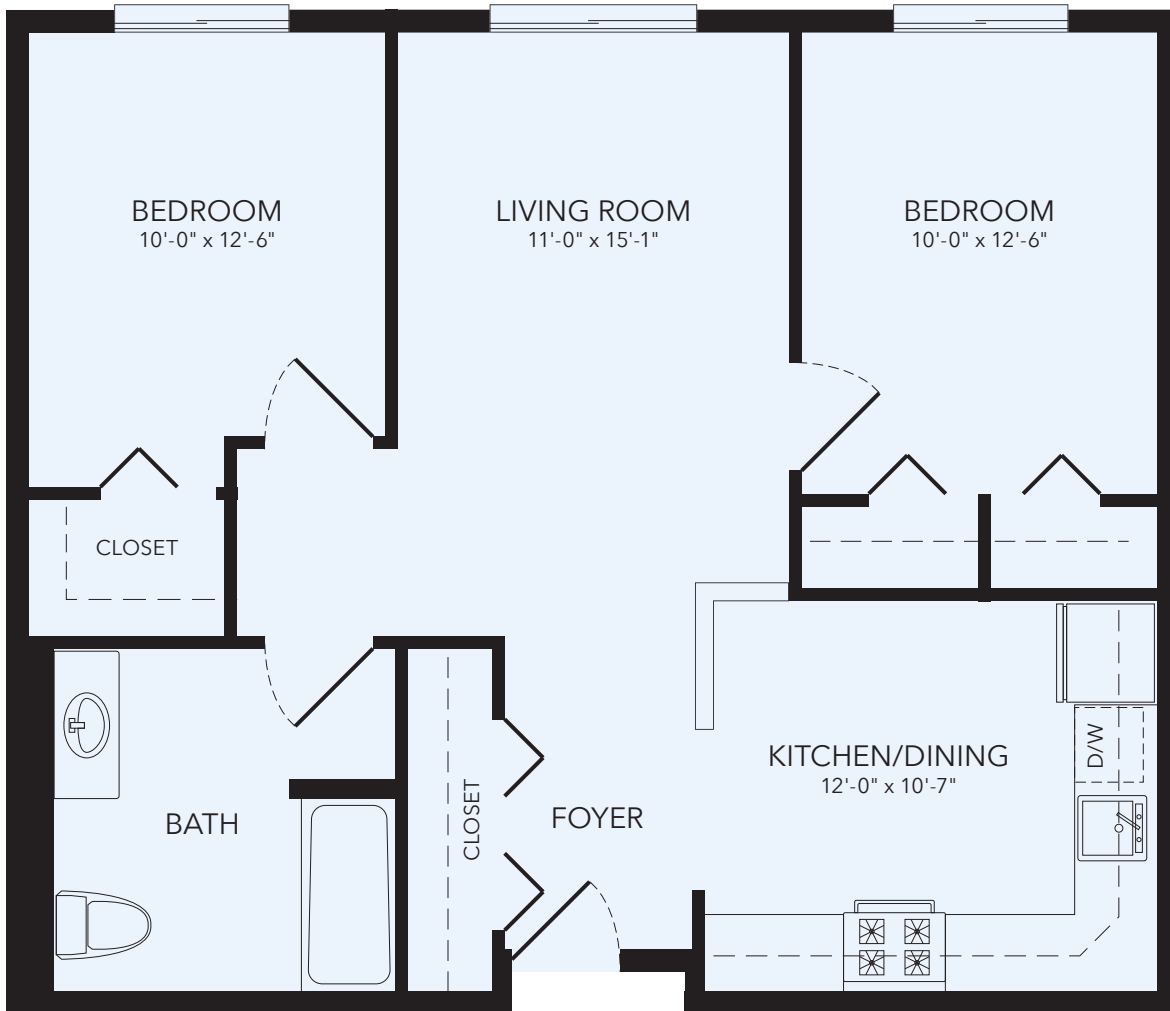

MONROE

1 Bedroom | 1 Bath
550 Sq. Ft. Living Space
ADA With Bathtub

HousingSeniors.com/Zurich | 250 Mohawk Trail | Lake Zurich, IL 60047 | 847-726-1444

Dimensions are approximate and vary depending on method of measurement. If residents need precise measurements before entering into a Lease, they are provided with the opportunity to take their own measurements prior to signing.

Managed by Carefree Management, LLC

LINCOLN

2 Bedroom | 1 Bath
820 Sq. Ft. Living Space
ADA With Bathtub

HousingSeniors.com/Zurich | 250 Mohawk Trail | Lake Zurich, IL 60047 | 847-726-1444

Dimensions are approximate and vary depending on method of measurement. If residents need precise measurements before entering into a Lease, they are provided with the opportunity to take their own measurements prior to signing.

Managed by Carefree Management, LLC

LINCOLN II

2 Bedroom | 1 Bath
820 Sq. Ft. Living Space
ADA With Shower

HousingSeniors.com/Zurich | 250 Mohawk Trail | Lake Zurich, IL 60047 | 847-726-1444

Dimensions are approximate and vary depending on method of measurement. If residents need precise measurements before entering into a Lease, they are provided with the opportunity to take their own measurements prior to signing.