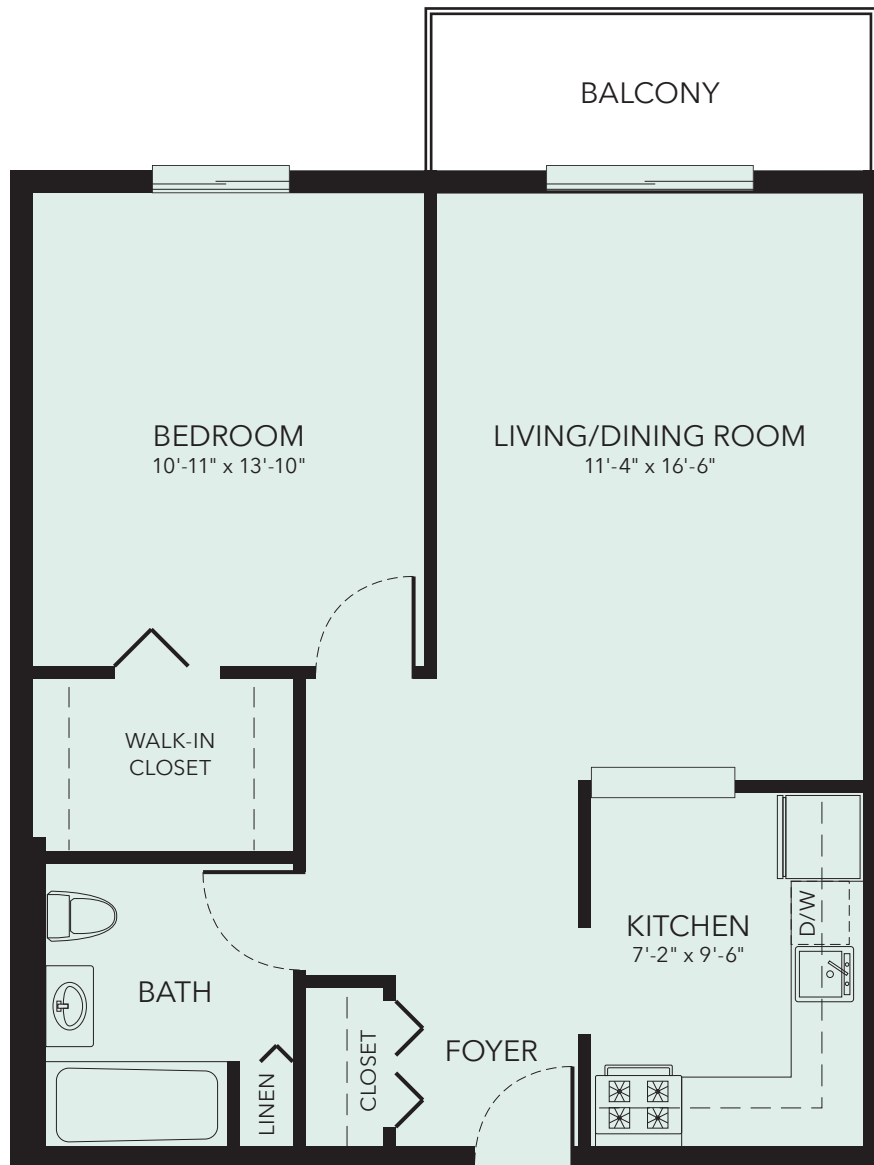

MONROE

1 Bedroom | 1 Bath
685 Sq. Ft. Living Space

HousingSeniors.com/Hunt-Club-Village | 200 Hunt Club Drive | St. Charles, IL 60174 | 630-513-1414

Dimensions are approximate and vary depending on method of measurement. If residents need precise measurements before entering into a Lease, they are provided with the opportunity to take their own measurements prior to signing.

Managed by Carefree Senior Services, LLC

MONROE II

1 Bedroom | 1 Bath
685 Sq. Ft. Living Space

HousingSeniors.com/Hunt-Club-Village | 200 Hunt Club Drive | St. Charles, IL 60174 | 630-513-1414

Dimensions are approximate and vary depending on method of measurement. If residents need precise measurements before entering into a Lease, they are provided with the opportunity to take their own measurements prior to signing.

Managed by Carefree Senior Services, LLC

LEXINGTON

2 Bedroom | 1 Bath
840 Sq. Ft. Living Space

HousingSeniors.com/Hunt-Club-Village | 200 Hunt Club Drive | St. Charles, IL 60174 | 630-513-1414

Dimensions are approximate and vary depending on method of measurement. If residents need precise measurements before entering into a Lease, they are provided with the opportunity to take their own measurements prior to signing.

Managed by Carefree Senior Services, LLC

LINCOLN

2 Bedroom | 1 Bath
840 Sq. Ft. Living Space

HousingSeniors.com/Hunt-Club-Village | 200 Hunt Club Drive | St. Charles, IL 60174 | 630-513-1414

Dimensions are approximate and vary depending on method of measurement. If residents need precise measurements before entering into a Lease, they are provided with the opportunity to take their own measurements prior to signing.