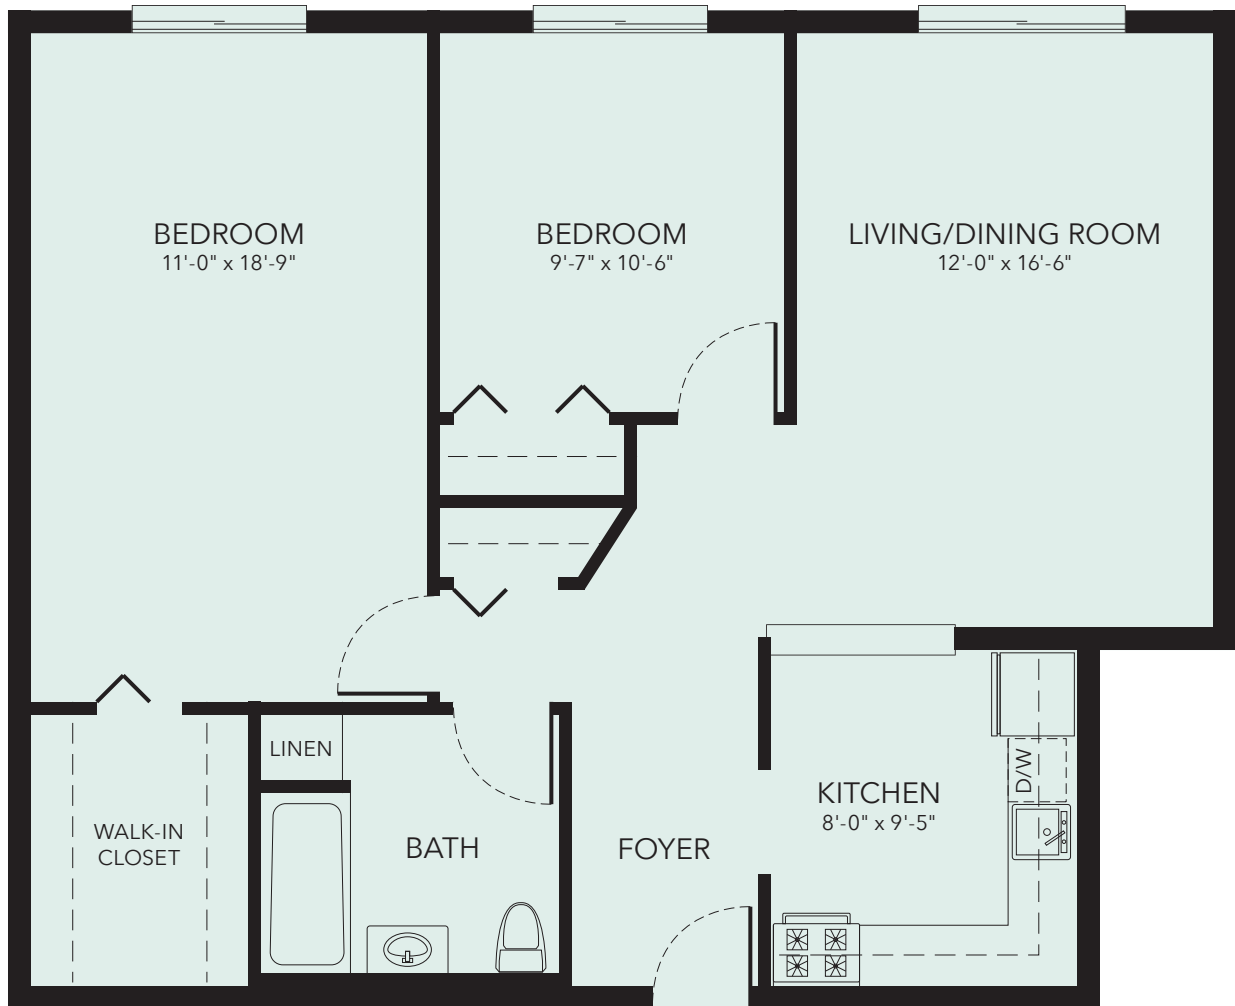

Managed by Carefree Senior Services, LLC

LINCOLN

2 Bedroom | 1 Bath
840 Sq. Ft. Living Space

HousingSeniors.com/Hunt-Club-Village | 200 Hunt Club Drive | St. Charles, IL 60174 | 630-513-1414

Dimensions are approximate and vary depending on method of measurement. If residents need precise measurements before entering into a Lease, they are provided with the opportunity to take their own measurements prior to signing.

Managed by Carefree Senior Services, LLC

LAUREL

2 Bedroom | 1 Bath
840 Sq. Ft. Living Space

HousingSeniors.com/Hunt-Club-Village | 200 Hunt Club Drive | St. Charles, IL 60174 | 630-513-1414

Dimensions are approximate and vary depending on method of measurement. If residents need precise measurements before entering into a Lease, they are provided with the opportunity to take their own measurements prior to signing.