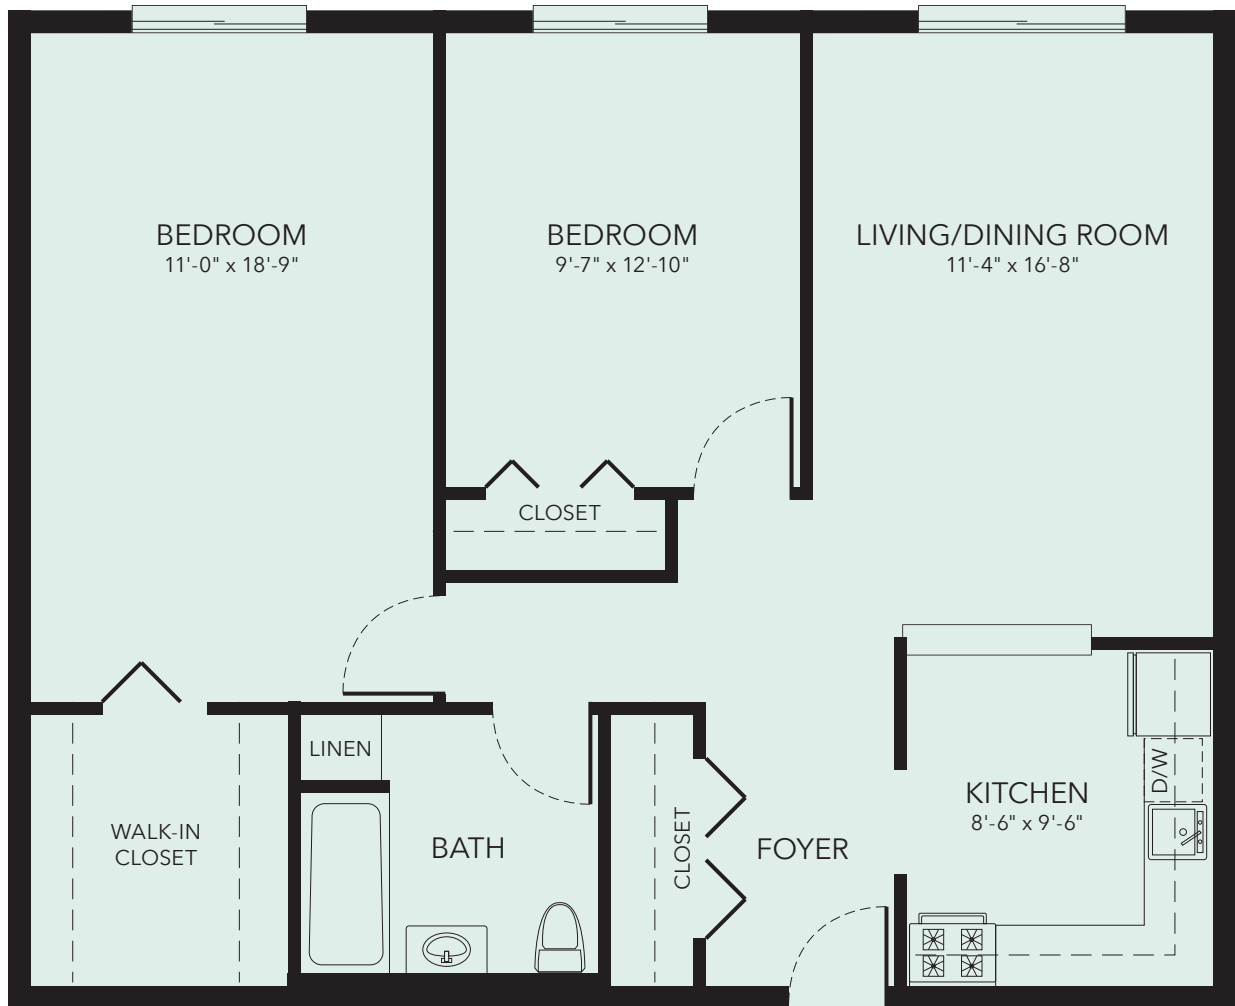

Managed by Carefree Senior Services, LLC

MONROE II

1 Bedroom | 1 Bath
685 Sq. Ft. Living Space

HousingSeniors.com/Hunt-Club-Village | 200 Hunt Club Drive | St. Charles, IL 60174 | 630-513-1414

Dimensions are approximate and vary depending on method of measurement. If residents need precise measurements before entering into a Lease, they are provided with the opportunity to take their own measurements prior to signing.

Managed by Carefree Senior Services, LLC

LEXINGTON

2 Bedroom | 1 Bath
840 Sq. Ft. Living Space

HousingSeniors.com/Hunt-Club-Village | 200 Hunt Club Drive | St. Charles, IL 60174 | 630-513-1414

Dimensions are approximate and vary depending on method of measurement. If residents need precise measurements before entering into a Lease, they are provided with the opportunity to take their own measurements prior to signing.

Managed by Carefree Senior Services, LLC

LINCOLN

2 Bedroom | 1 Bath
840 Sq. Ft. Living Space

HousingSeniors.com/Hunt-Club-Village | 200 Hunt Club Drive | St. Charles, IL 60174 | 630-513-1414

Dimensions are approximate and vary depending on method of measurement. If residents need precise measurements before entering into a Lease, they are provided with the opportunity to take their own measurements prior to signing.

Managed by Carefree Senior Services, LLC

LAUREL

2 Bedroom | 1 Bath
840 Sq. Ft. Living Space

HousingSeniors.com/Hunt-Club-Village | 200 Hunt Club Drive | St. Charles, IL 60174 | 630-513-1414

Dimensions are approximate and vary depending on method of measurement. If residents need precise measurements before entering into a Lease, they are provided with the opportunity to take their own measurements prior to signing.