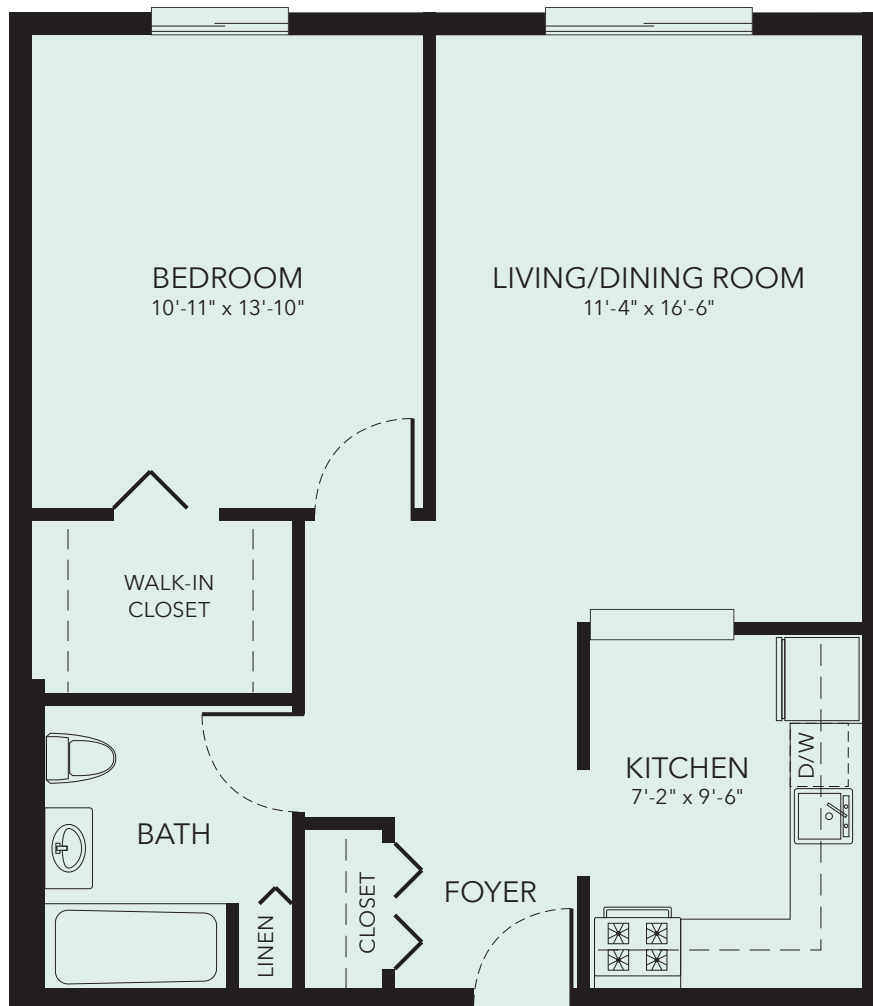

MONROE

1 Bedroom | 1 Bath
685 Sq. Ft. Living Space

HousingSeniors.com/Hunt-Club-Village | 200 Hunt Club Drive | St. Charles, IL 60174 | 630-513-1414

Dimensions are approximate and vary depending on method of measurement. If residents need precise measurements before entering into a Lease, they are provided with the opportunity to take their own measurements prior to signing.

Managed by Carefree Senior Services, LLC

MONROE II

1 Bedroom | 1 Bath
685 Sq. Ft. Living Space

HousingSeniors.com/Hunt-Club-Village | 200 Hunt Club Drive | St. Charles, IL 60174 | 630-513-1414

Dimensions are approximate and vary depending on method of measurement. If residents need precise measurements before entering into a Lease, they are provided with the opportunity to take their own measurements prior to signing.

Managed by Carefree Senior Services, LLC

LEXINGTON

2 Bedroom | 1 Bath
840 Sq. Ft. Living Space

HousingSeniors.com/Hunt-Club-Village | 200 Hunt Club Drive | St. Charles, IL 60174 | 630-513-1414

Dimensions are approximate and vary depending on method of measurement. If residents need precise measurements before entering into a Lease, they are provided with the opportunity to take their own measurements prior to signing.

Managed by Carefree Senior Services, LLC

LINCOLN

2 Bedroom | 1 Bath
840 Sq. Ft. Living Space

HousingSeniors.com/Hunt-Club-Village | 200 Hunt Club Drive | St. Charles, IL 60174 | 630-513-1414

Dimensions are approximate and vary depending on method of measurement. If residents need precise measurements before entering into a Lease, they are provided with the opportunity to take their own measurements prior to signing.