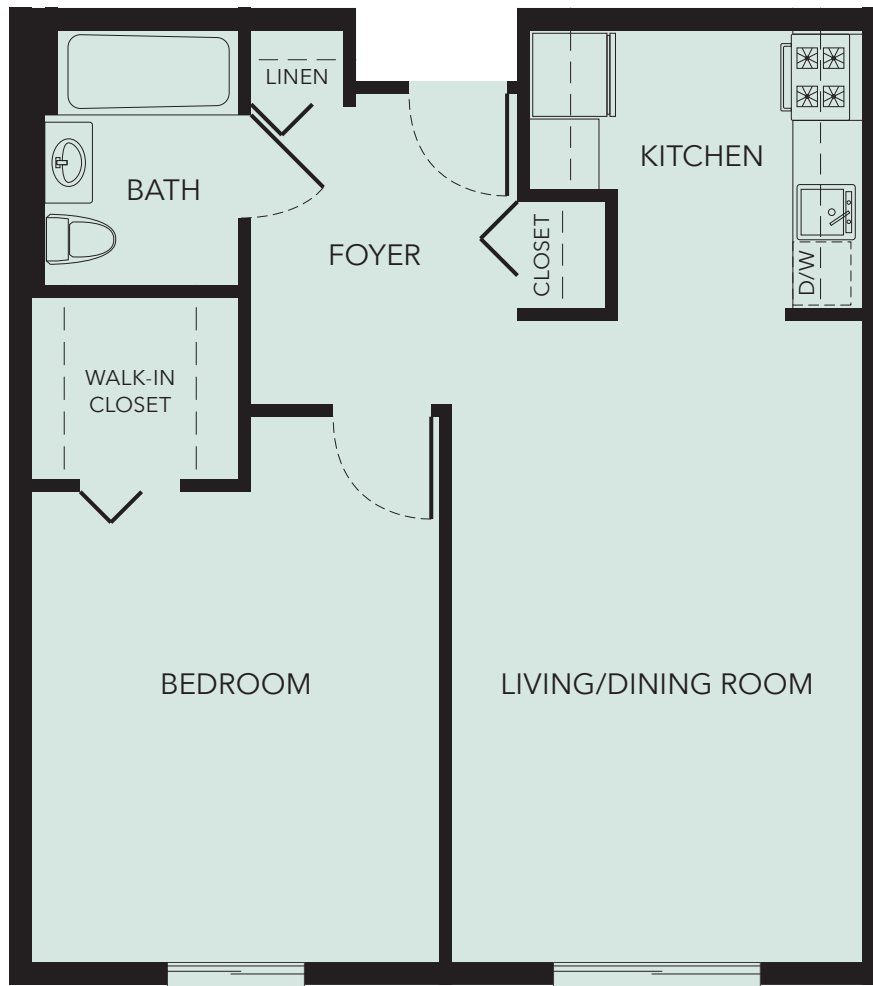

# MONROE

1 Bedroom | 1 Bath  
596 - 735 Sq. Ft. Living Space

HousingSeniors.com/Emerald-Village | 150 West Wise Road | Schaumburg, IL 60193 | 847-301-2438

Dimensions are approximate and vary depending on method of measurement. If residents need precise measurements before entering into a Lease, they are provided with the opportunity to take their own measurements prior to signing.

# LEXINGTON

2 Bedroom | 2 Bath  
898 - 979 Sq. Ft. Living Space

HousingSeniors.com/Emerald-Village | 150 West Wise Road | Schaumburg, IL 60193 | 847-301-2438

Dimensions are approximate and vary depending on method of measurement. If residents need precise measurements before entering into a Lease, they are provided with the opportunity to take their own measurements prior to signing.