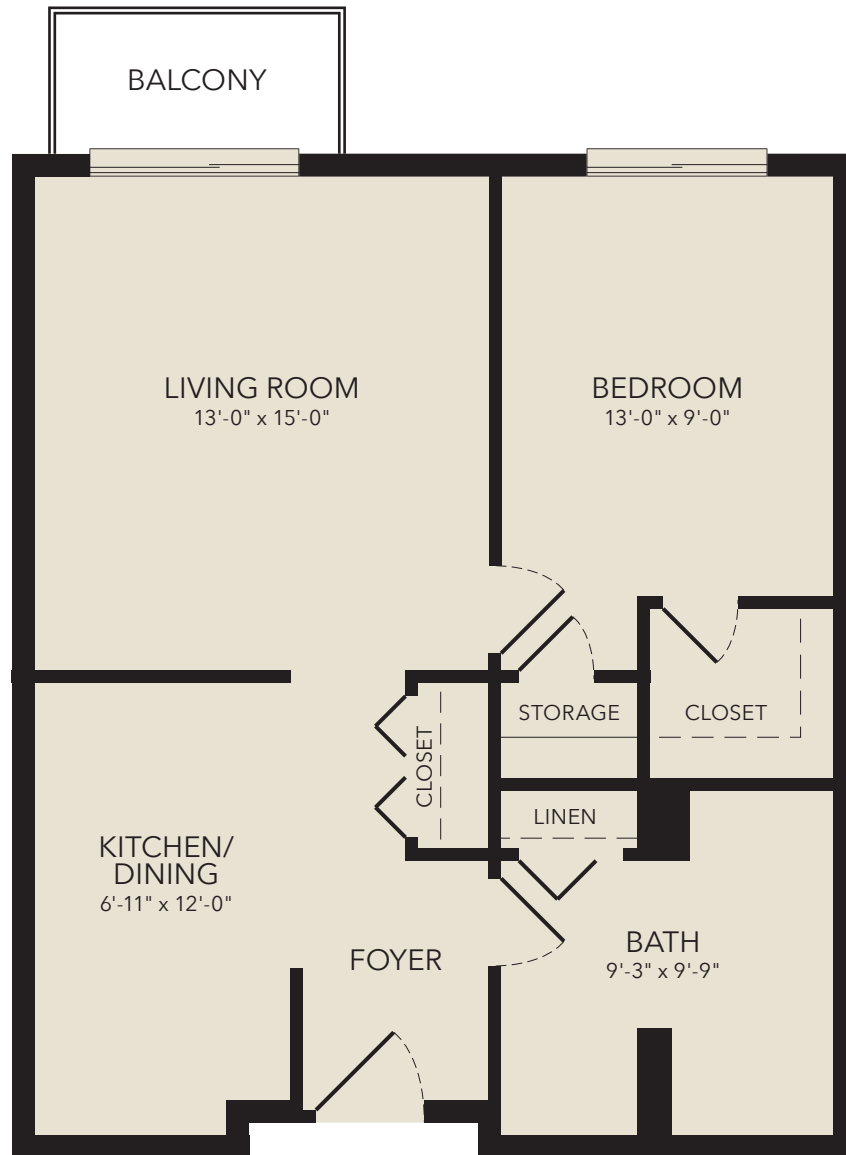

MONROE

1 Bedroom | 1 Bath
645 Sq. Ft. Living Space

Poplar
Creek
Village

HousingSeniors.com/Poplar-Creek-Village | 2250 W. Golf Road | Hoffman Estates, IL 60169 | 847-885-1444

Dimensions are approximate and vary depending on method of measurement. If residents need precise measurements before entering into a Lease, they are provided with the opportunity to take their own measurements prior to signing.

Managed by Carefree Management, LLC

LINCOLN

2 Bedroom | 1 Bath
845 Sq. Ft. Living Space

Poplar
Creek
Village

HousingSeniors.com/Poplar-Creek-Village | 2250 W. Golf Road | Hoffman Estates, IL 60169 | 847-885-1444

Dimensions are approximate and vary depending on method of measurement. If residents need precise measurements before entering into a Lease, they are provided with the opportunity to take their own measurements prior to signing.